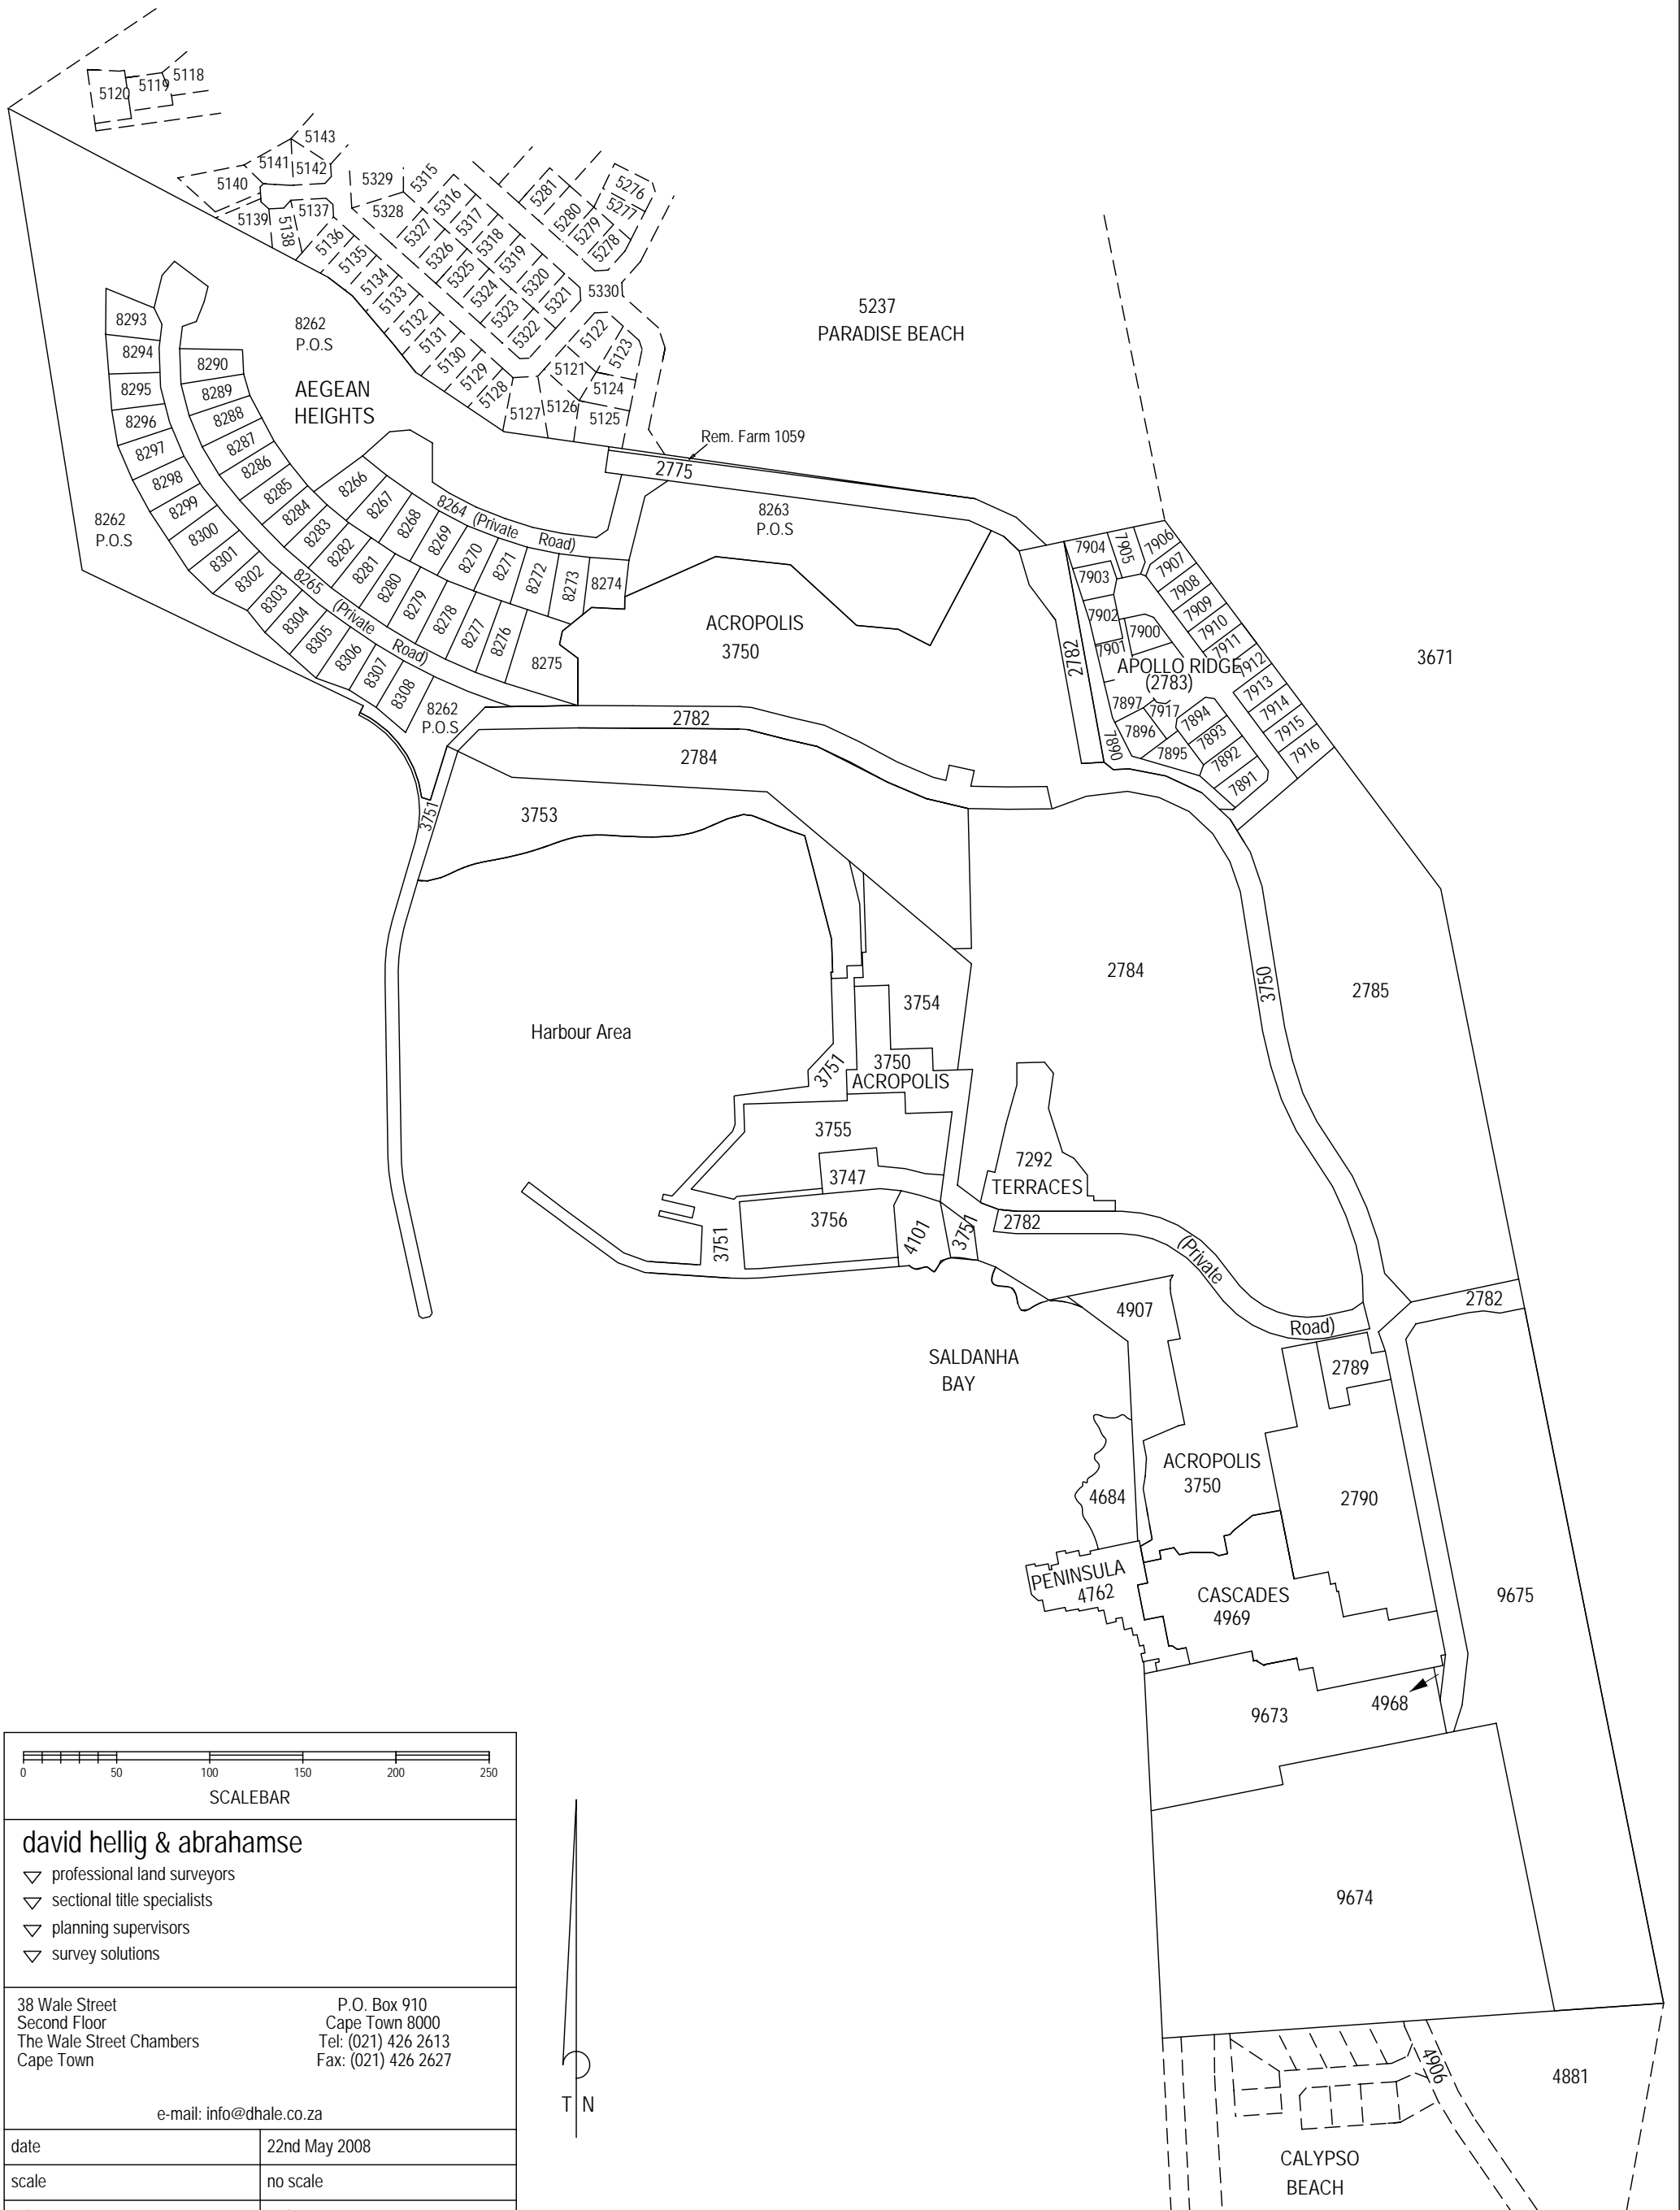

CLUB MYKONOS

david hellig & abrahamse
▽ professional land surveyors
▽ sectional title specialists
▽ planning supervisors
▽ survey solutions

38 Wale Street
Second Floor
The Wale Street Chambers
Cape Town
P.O. Box 910
Cape Town 8000
Tel: (021) 426 2613
Fax: (021) 426 2627
e-mail: info@dhale.co.za

date	22nd May 2008
scale	no scale
ref no	mykonos
drawing no.	club mykonos