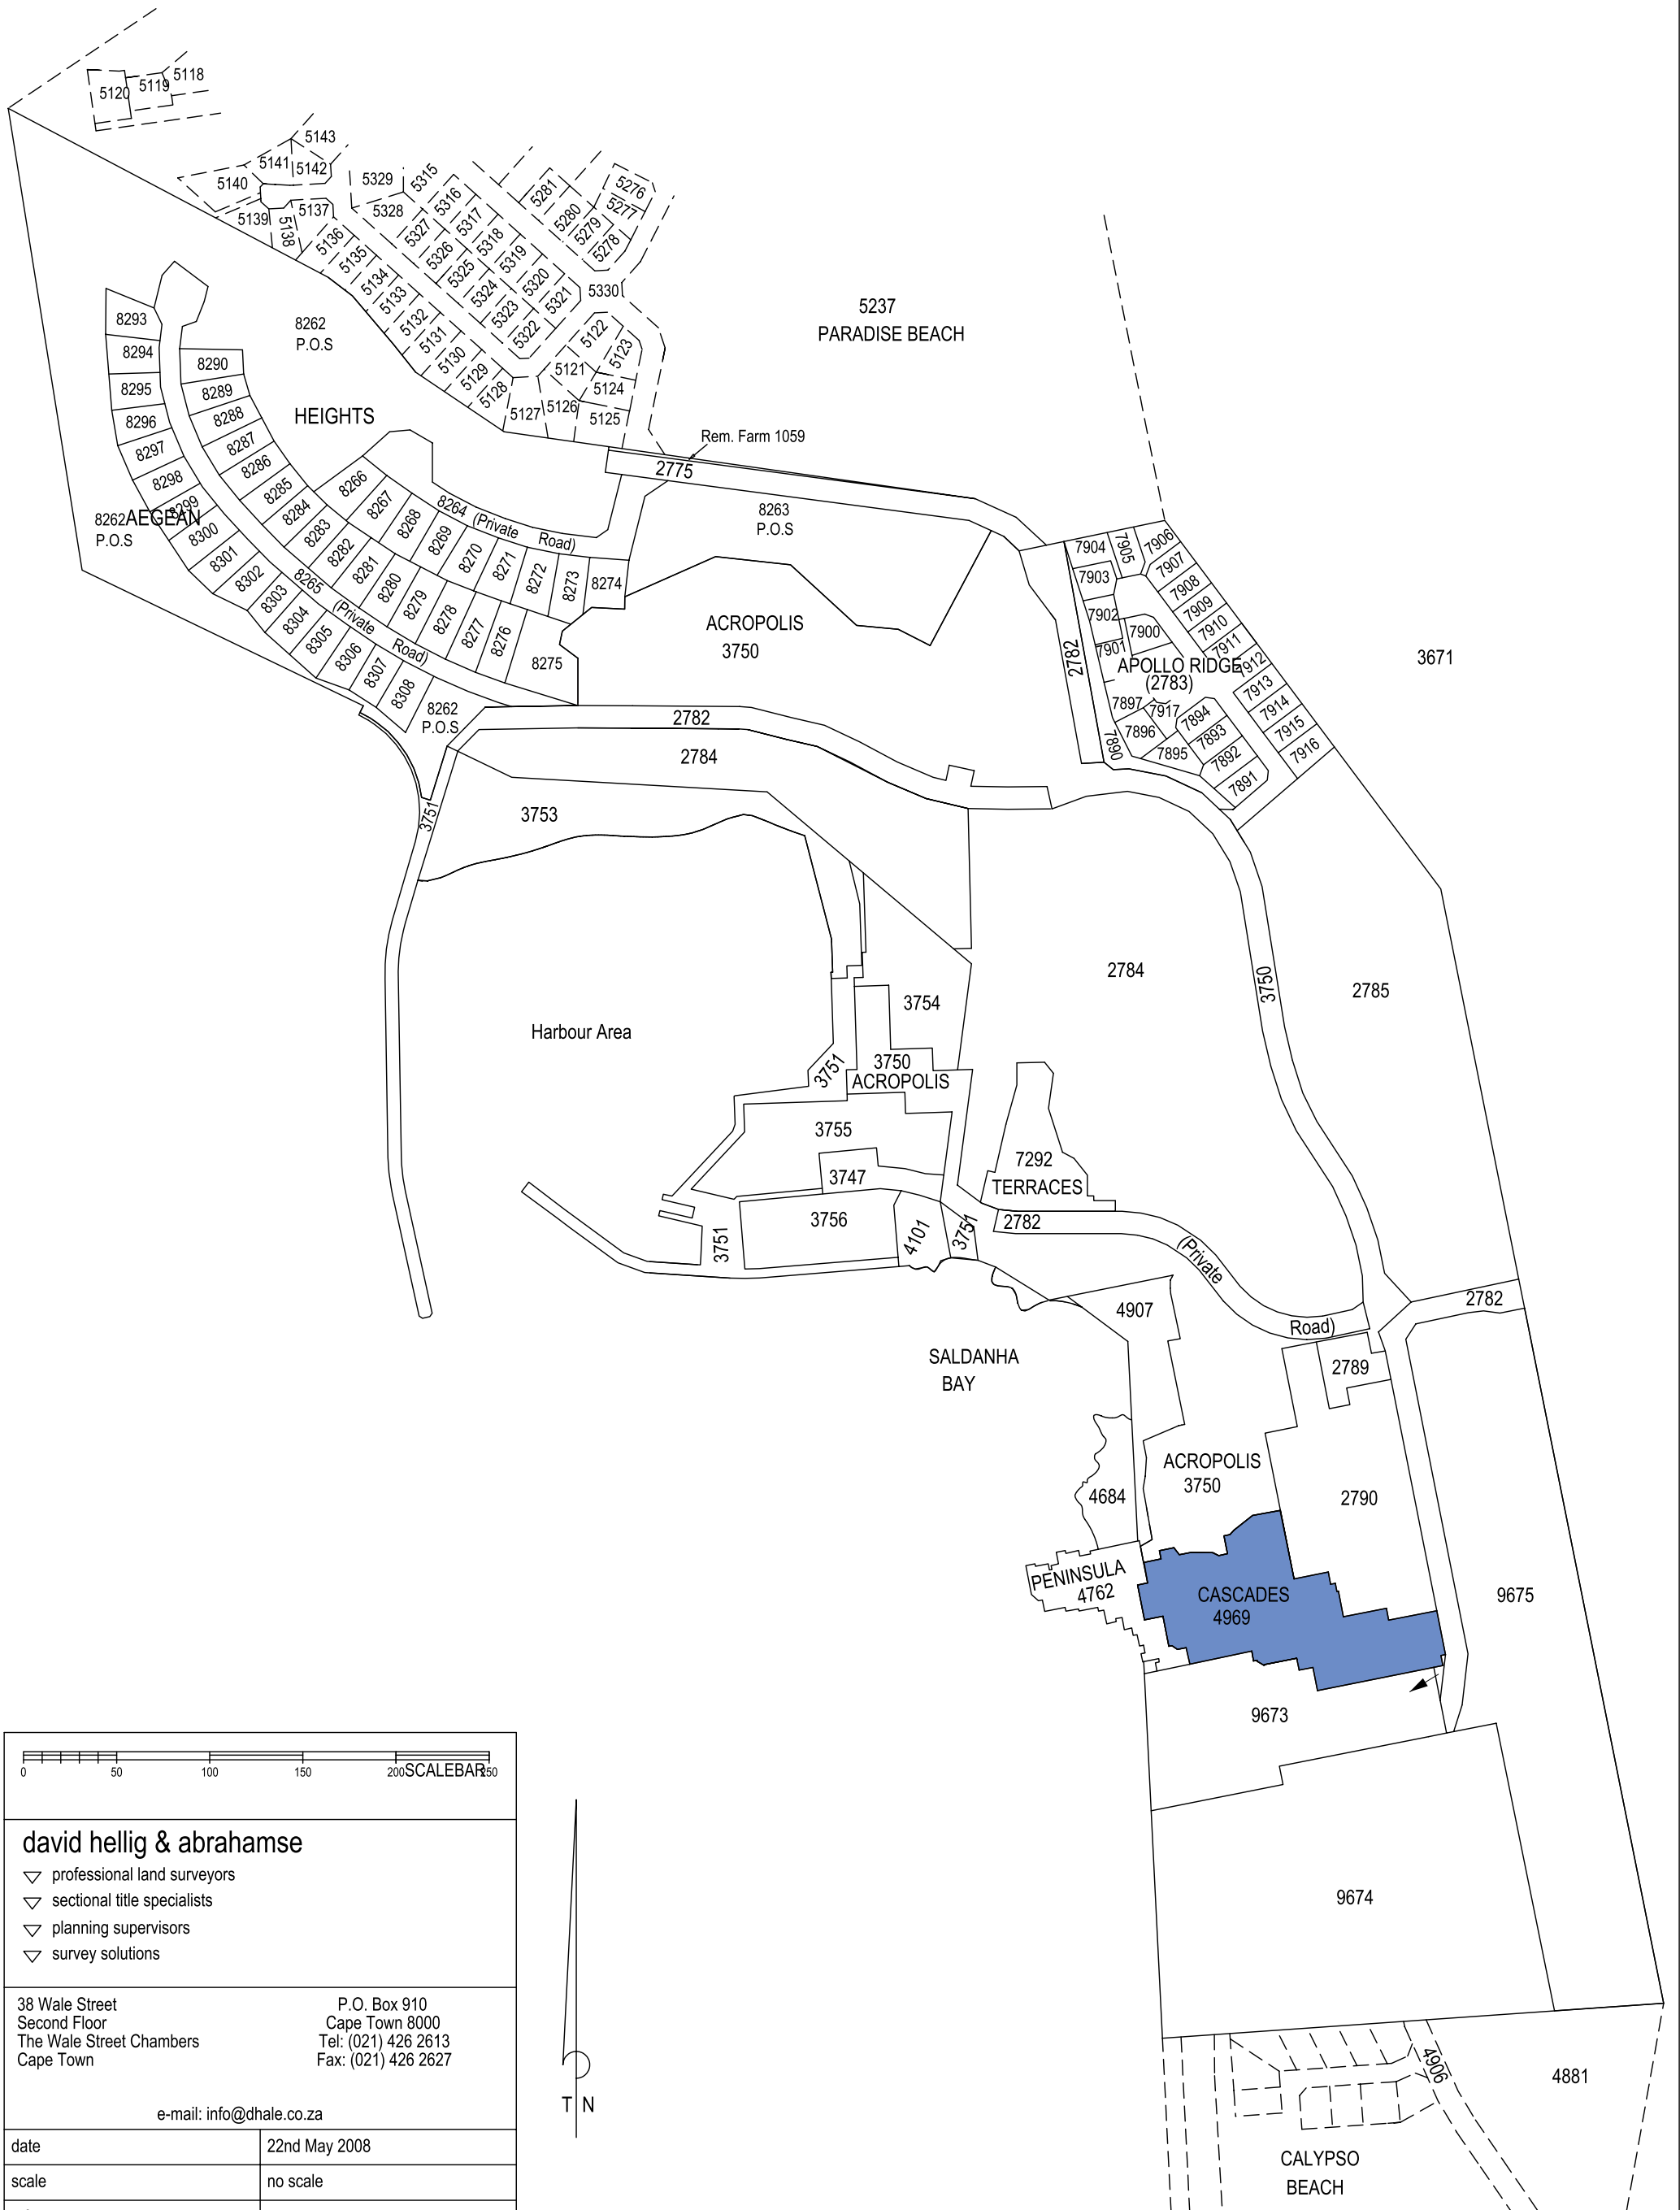

CLUB MYKONOS 4968

<p>david hellig & abrahamse</p> <ul style="list-style-type: none"> ▽ professional land surveyors ▽ sectional title specialists ▽ planning supervisors ▽ survey solutions 	
<p>38 Wale Street Second Floor The Wale Street Chambers Cape Town</p>	
<p>P.O. Box 910 Cape Town 8000 Tel: (021) 426 2613 Fax: (021) 426 2627</p>	
<p>e-mail: info@dhale.co.za</p>	
date	22nd May 2008
scale	no scale
ref no	mykonos
drawing no.	club mykonos