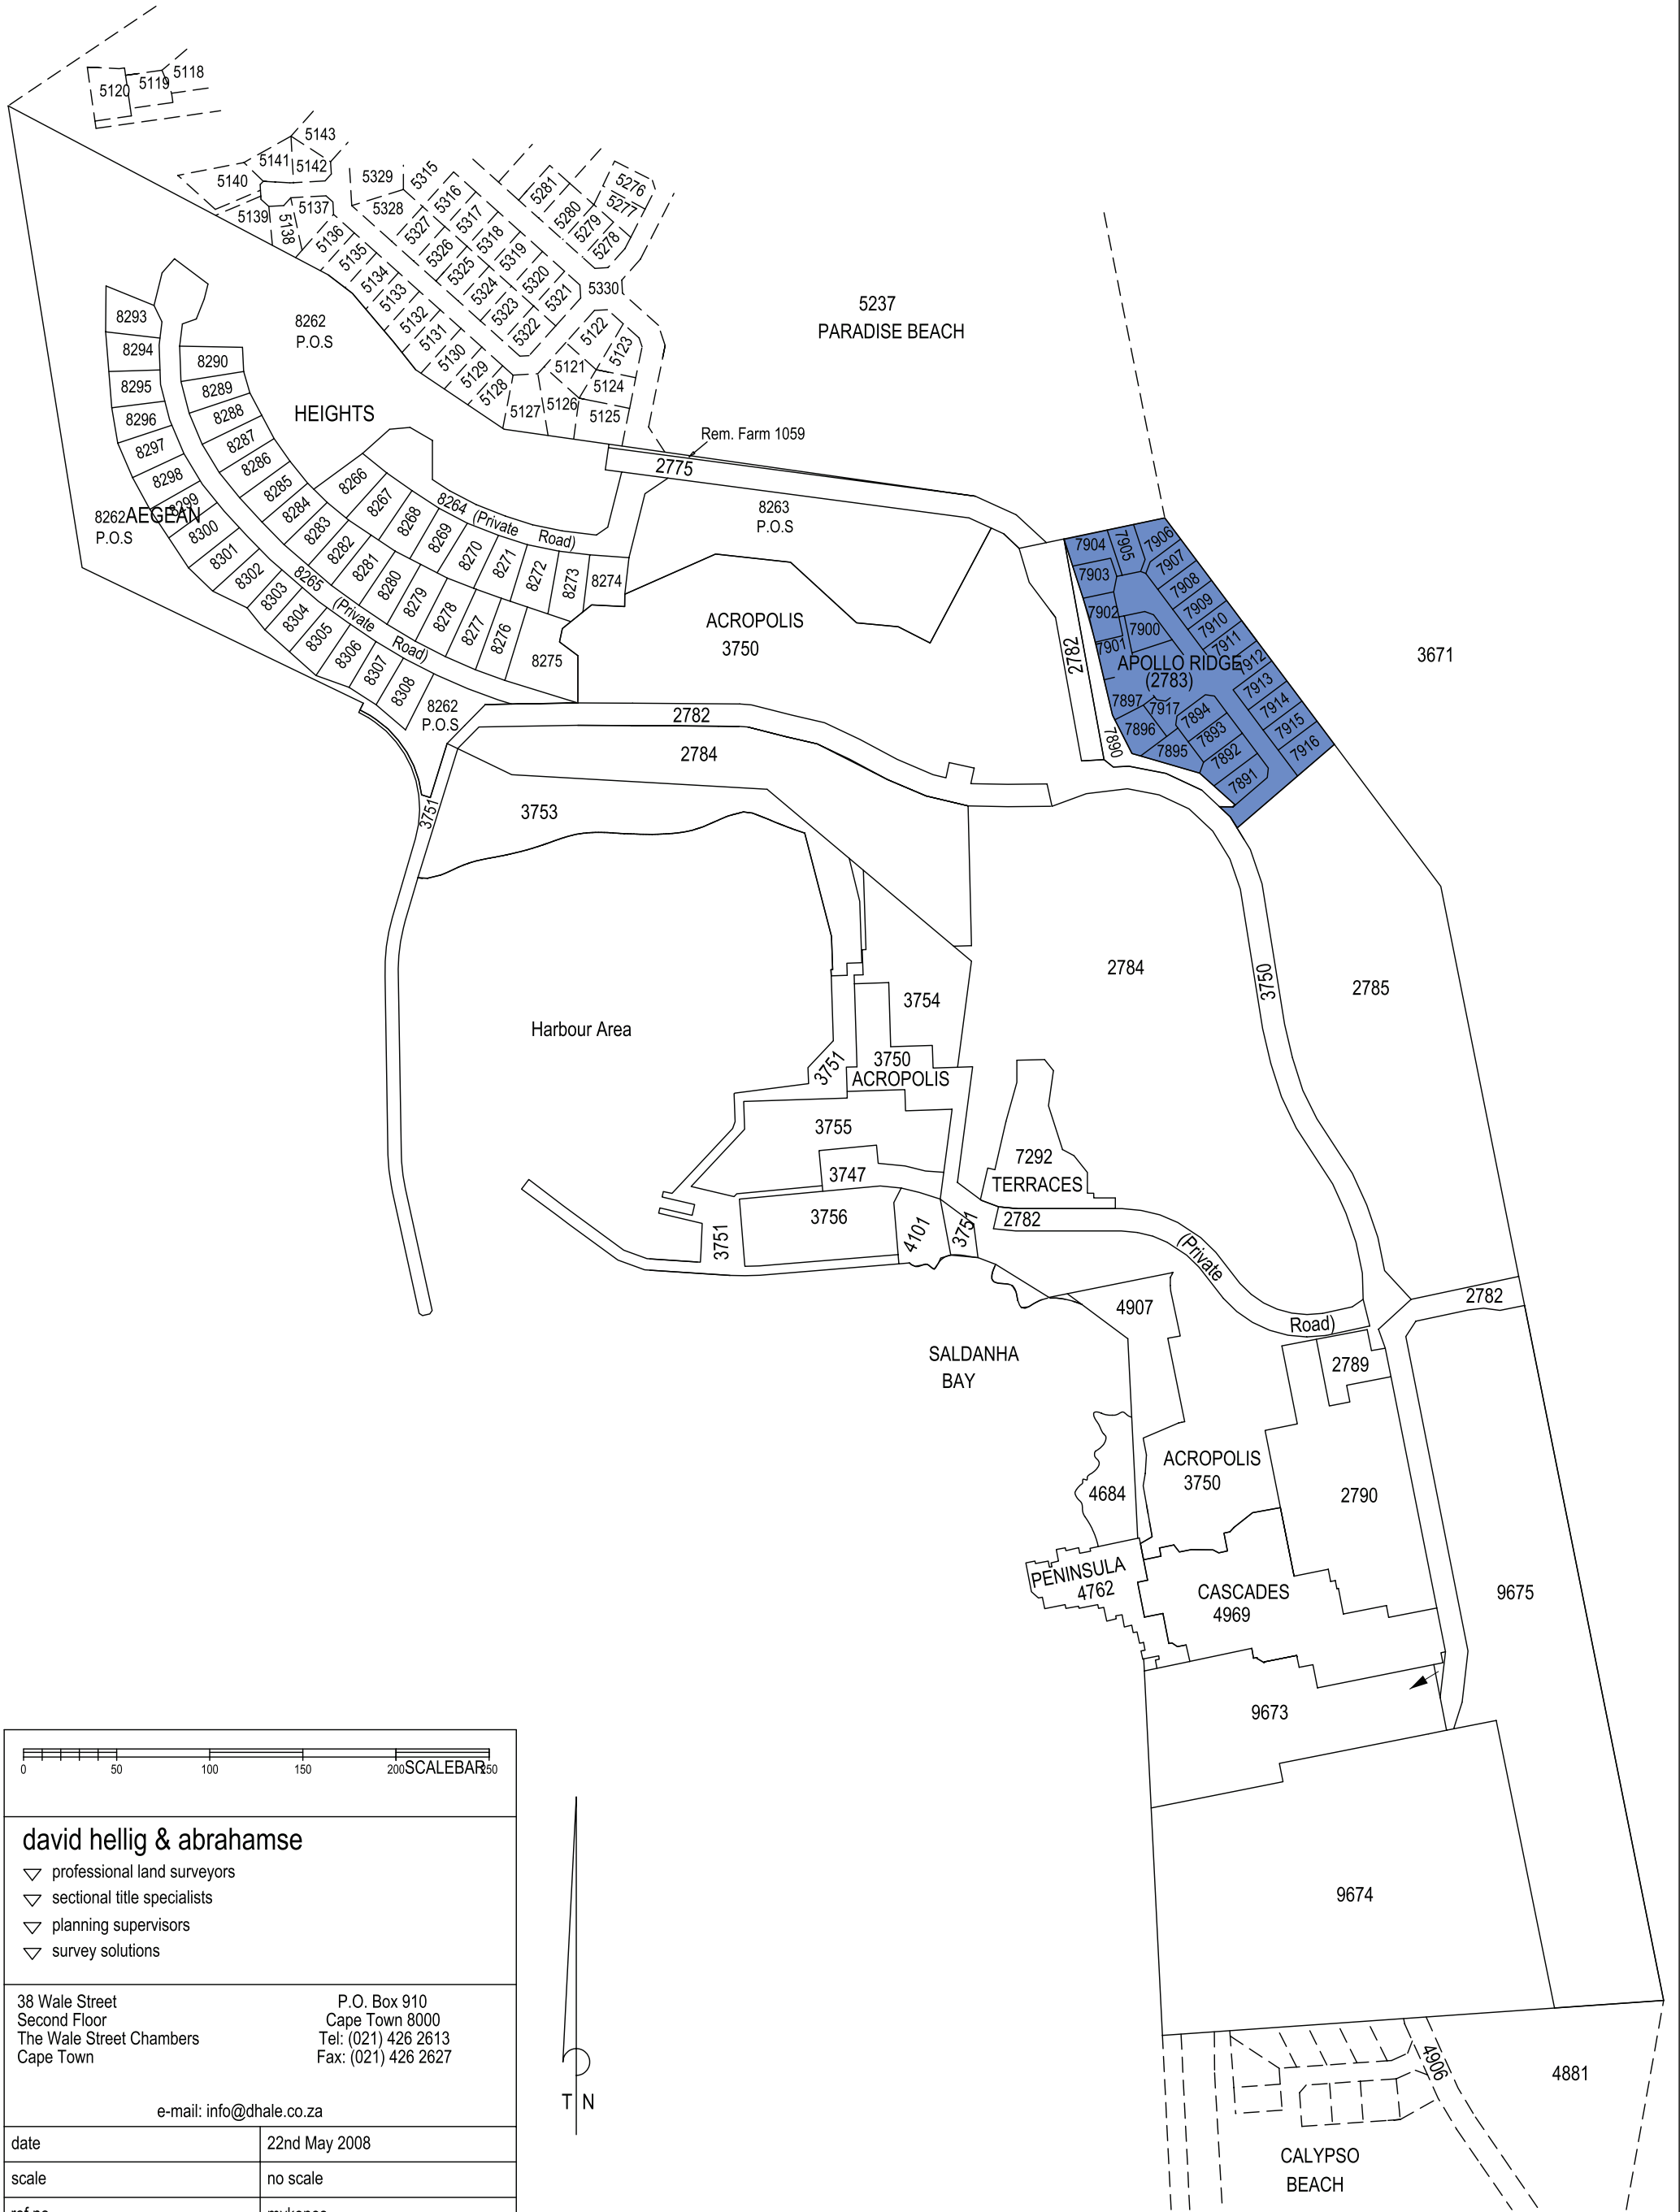

CLUB MYKONOS 4968

david hellig & abrahamse
 ▽ professional land surveyors
 ▽ sectional title specialists
 ▽ planning supervisors
 ▽ survey solutions

38 Wale Street
 Second Floor
 The Wale Street Chambers
 Cape Town